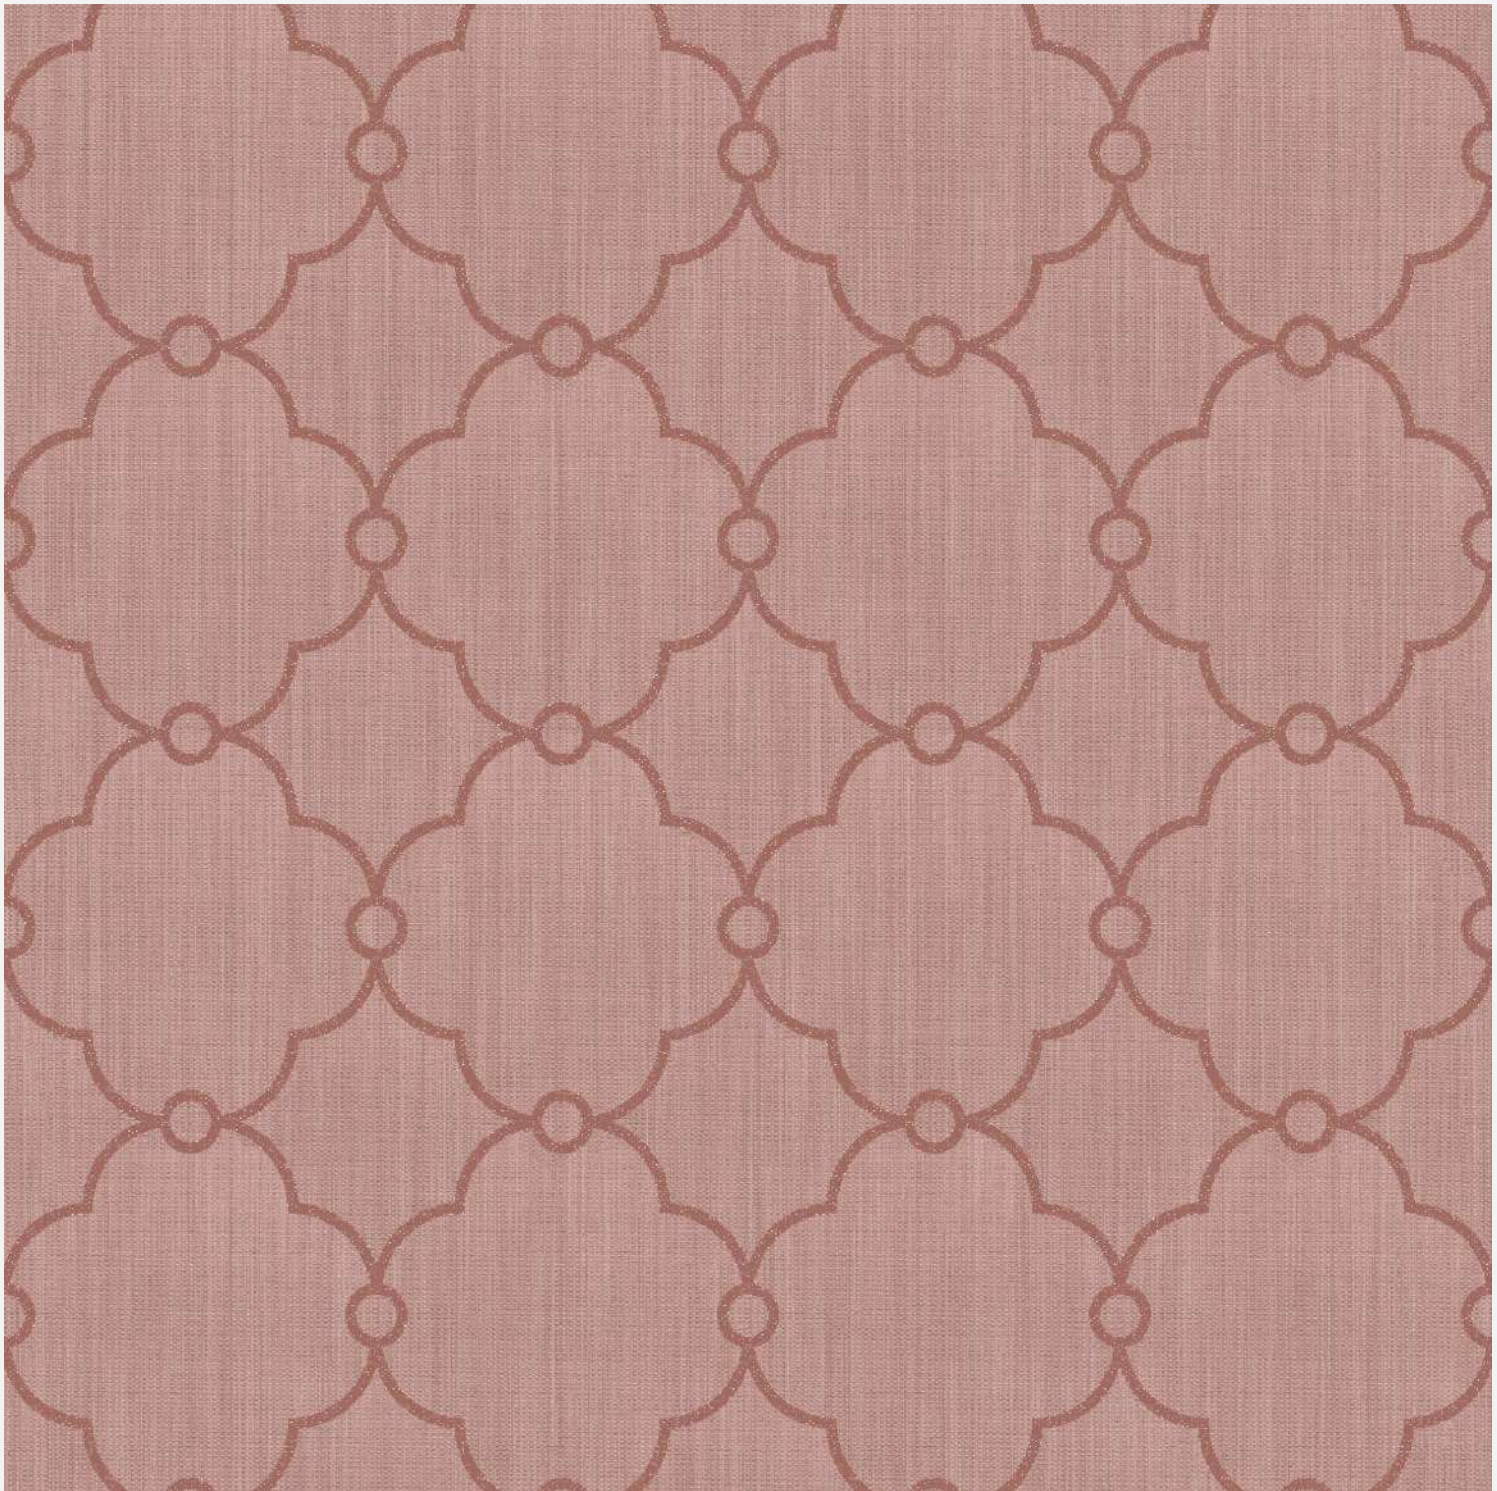

## AMBRE

The ogee pattern with a running jute texture creates a dynamic fusion of luxurious geometry and natural warmth. The combination of fluid, classic ogee curves with the tactile richness of jute brings a grounded elegance to your space, making this Wallcoverings perfect for a variety of interiors—from rustic to refined. Whether you're looking to add subtle texture to a modern farmhouse, a coastal escape, or a sophisticated urban retreat, this Wallcoverings design will evoke a sense of timeless beauty and natural sophistication.